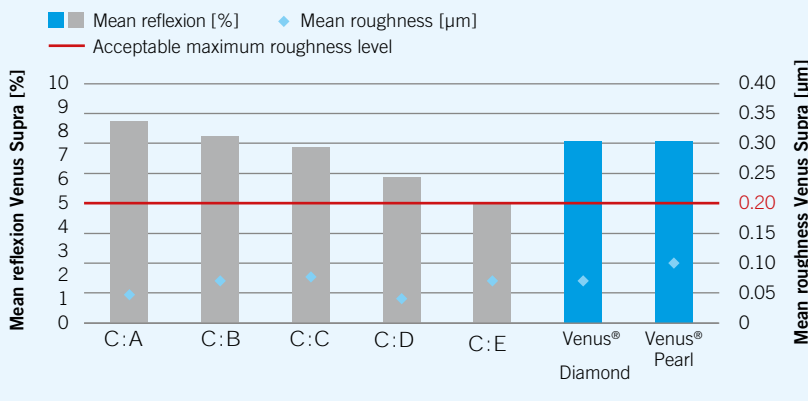

Venus Supra polishing leads to excellent polishing results