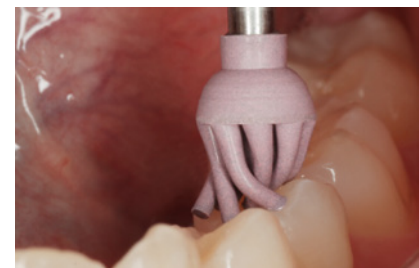

Venus Supra now comes with new benefits:

- » **Two new twist shapes:** The Twist Disc is ideal for polishing results on various composite surfaces. The Twist Brush achieves perfect polishing results on e. g. occlusal surfaces with easy access to deep fissures.
- » **New separate refills:** Pre – and high-gloss polishers can now be ordered separately. This helps optimize stock-keeping and re-order cycles.

Ideal results on fissures: Twist Brush

The brush bristles can be bent for easy access to fissures

kulzer.com/try-more-venus