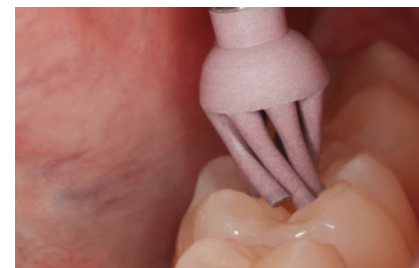

Ideal results on fissures: Twist Brush